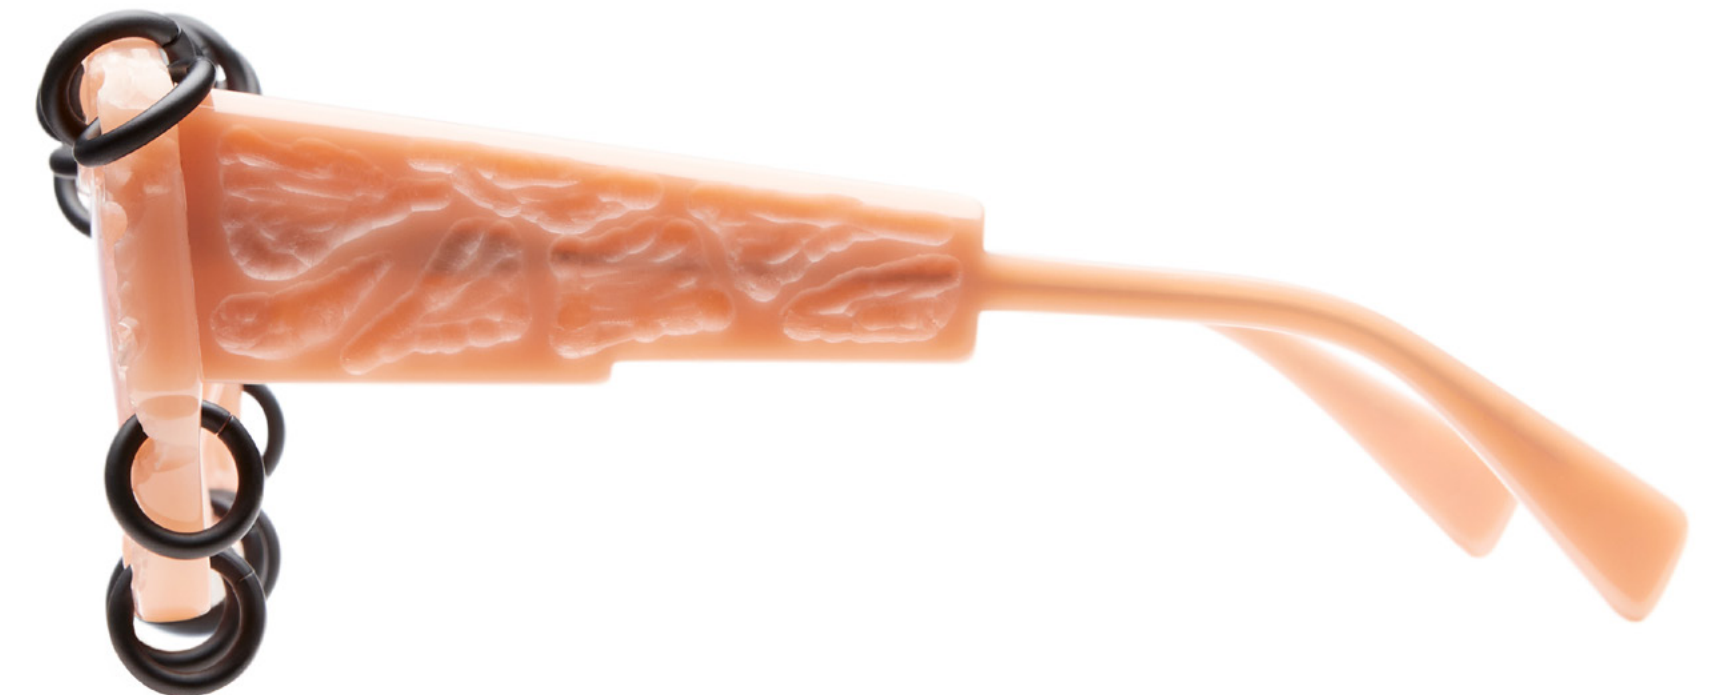

merging with internet-niche-micro-trends until they reach saturation. HYPERCORE represents the collapse of all trends, ushering in a new era of anti-trend. HYPERCORE Masks reinterpret Kuboraum's archetypal acetates with intricate handcrafted detailing, incorporating piercings, spikes and chains for a distinctive touch.

14

HYPERCORE LTD EDITION SERIES

MASK **X6**

BRIDGE: 21MM
LENS WIDTH: 53MM
TEMPLE LENGTH: 145MM

KRSOX6FP00HC002P
X6 FP HC | HYPERCORE
LENS: 24H LENS PINK, LENS CATEGORY *1

MASK **X20**

BRIDGE: 20MM
LENS WIDTH: 56MM
TEMPLE LENGTH: 145MM

18

HYPERCORE LTD EDITION SERIES

MASK **X20**

BRIDGE: 20MM

LENS WIDTH: 56MM

TEMPLE LENGTH: 145MM

KRSX20CK00HC002Y
X20 CK HC | HYPERCORE
LENS: GREY

MASK **X20**

BRIDGE: 20MM
LENS WIDTH: 56MM
TEMPLE LENGTH: 145MM

HYPERCORE LTD EDITION SERIES

MASK **X20**

BRIDGE: 20MM
LENS WIDTH: 56MM
TEMPLE LENGTH: 145MM

RLIN
ITALY

Maske X
io Graziot

KRSX20BM00HC002Y
X20 BM HC | HYPERCORE
LENS: GREY