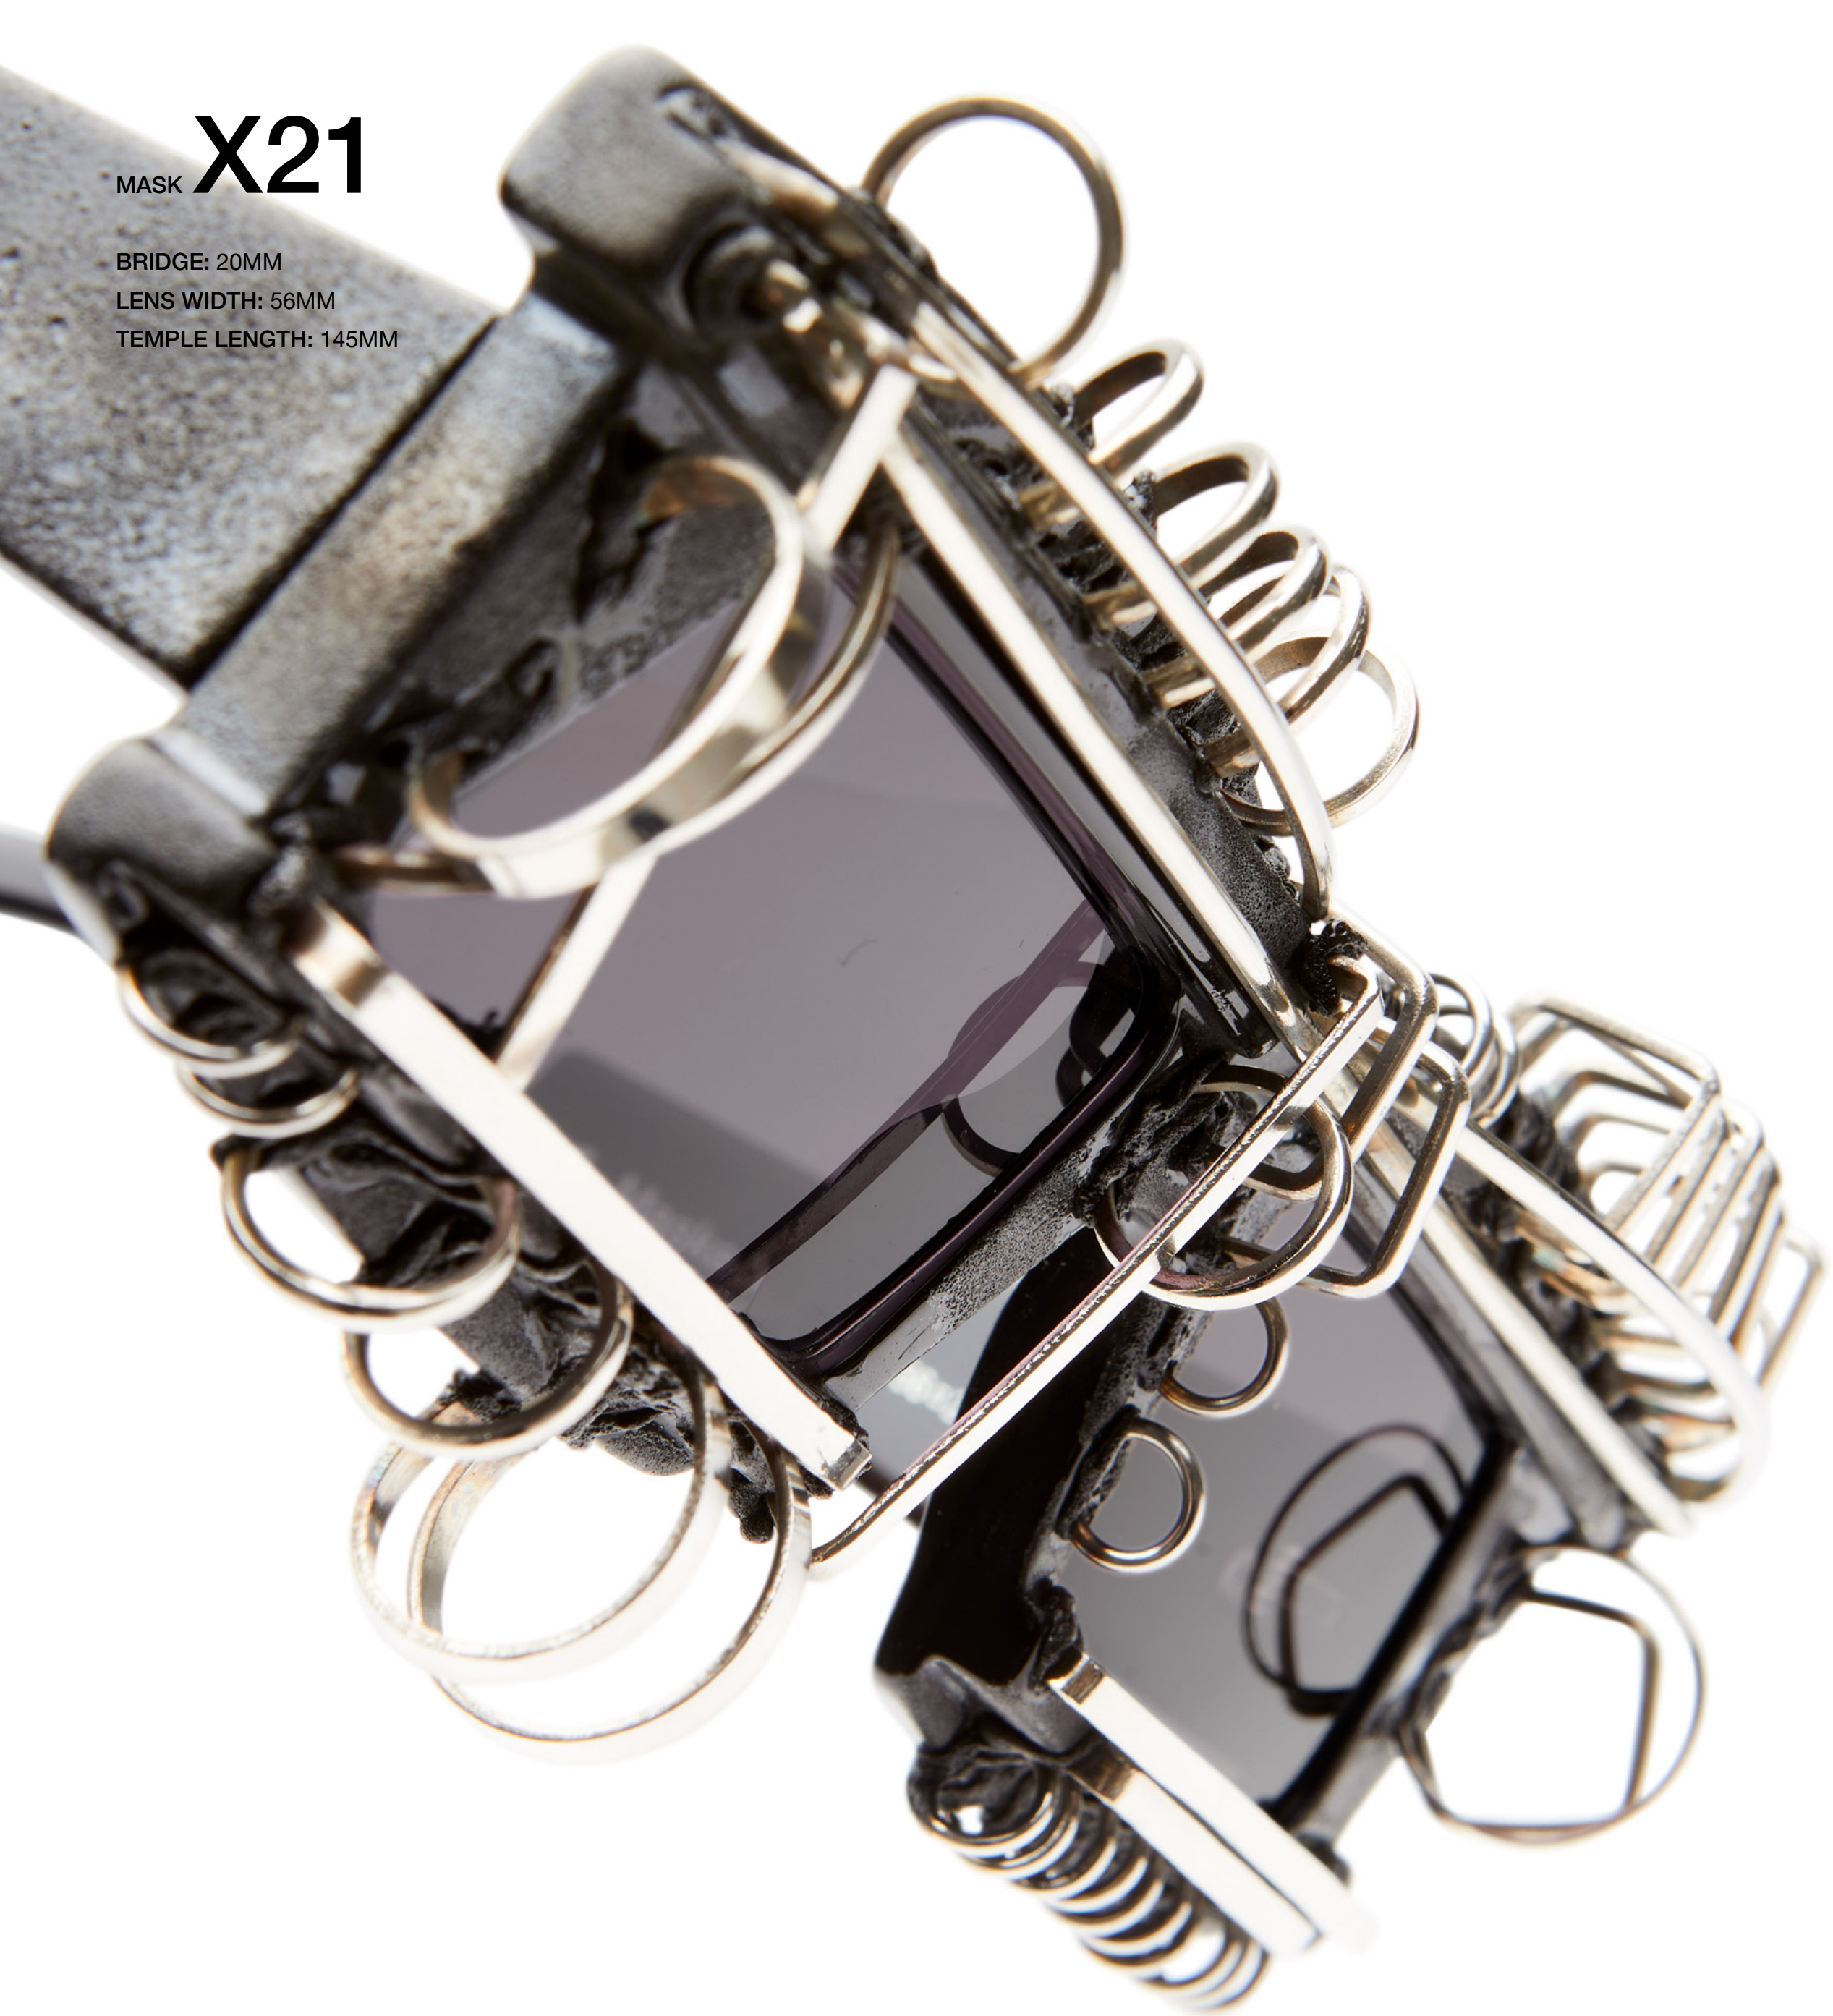

MASK **X21**

BRIDGE: 20MM
LENS WIDTH: 56MM
TEMPLE LENGTH: 145MM

HYPERCORE LTD EDITION SERIES

MASK **X21**

BRIDGE: 20MM
LENS WIDTH: 56MM
TEMPLE LENGTH: 145MM

KRSX21BS00HC002Y
X21 BS HC | HYPERCORE
LENS: GREY

MASK **X21**

BRIDGE: 20MM
LENS WIDTH: 56MM
TEMPLE LENGTH: 145MM

HYPERCORE LTD EDITION SERIES

MASK **X21**

BRIDGE: 20MM

LENS WIDTH: 56MM

TEMPLE LENGTH: 145MM

KRSX21TS00HC002F
X21 TS HC | HYPERCORE
LENS: 24H LENS GREY, LENS CATEGORY *1