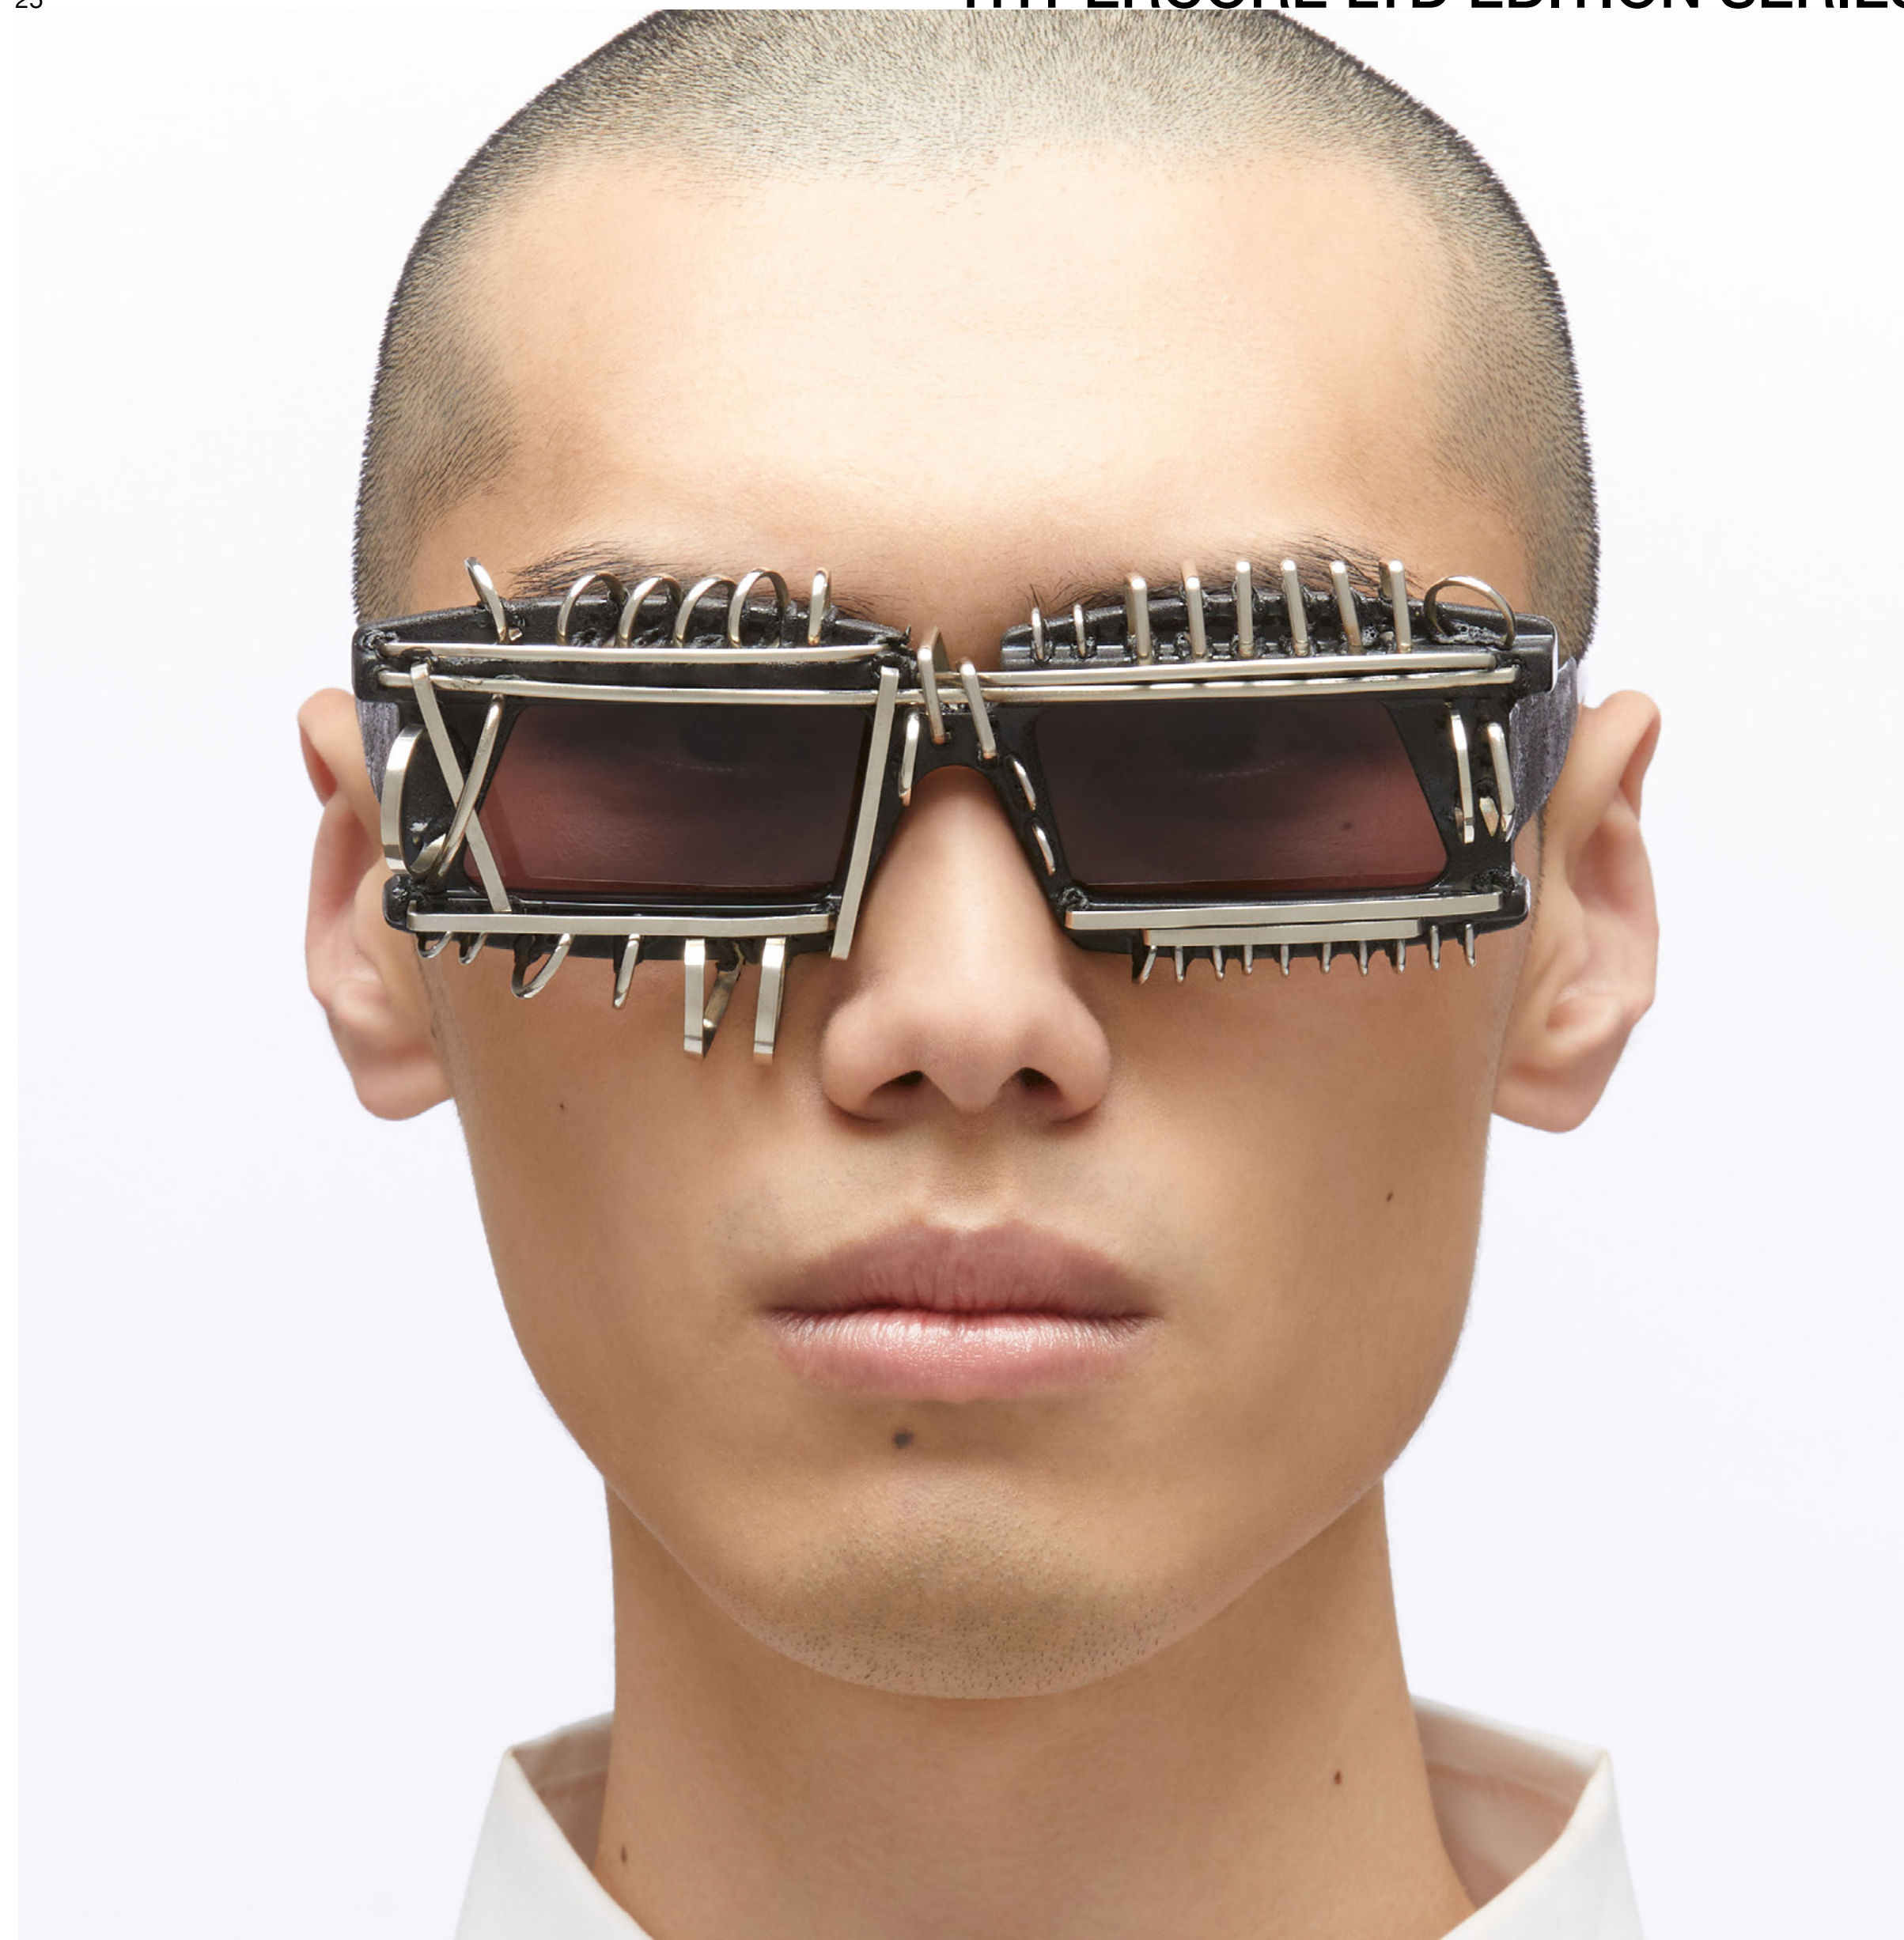

merging with internet-niche-micro-trends until they reach saturation. HYPERCORE represents the collapse of all trends, ushering in a new era of anti-trend. HYPERCORE Masks reinterpret Kuboraum's archetypal acetates with intricate handcrafted detailing, incorporating piercings, spikes and chains for a distinctive touch.

18

HYPERCORE LTD EDITION SERIES

MASK **X20**

BRIDGE: 20MM

LENS WIDTH: 56MM

TEMPLE LENGTH: 145MM

KRSX20CK00HC002Y
X20 CK HC | HYPERCORE
LENS: GREY

MASK **X20**

BRIDGE: 20MM
LENS WIDTH: 56MM
TEMPLE LENGTH: 145MM

HYPERCORE LTD EDITION SERIES

MASK **X20**

BRIDGE: 20MM
LENS WIDTH: 56MM
TEMPLE LENGTH: 145MM

RLIN
ITALY

Maske X
io Graziot

KRSX20BM00HC002Y
X20 BM HC | HYPERCORE
LENS: GREY

MASK **X21**

BRIDGE: 20MM
LENS WIDTH: 56MM
TEMPLE LENGTH: 145MM

HYPERCORE LTD EDITION SERIES

MASK **X21**

BRIDGE: 20MM
LENS WIDTH: 56MM
TEMPLE LENGTH: 145MM

KRSX21BS00HC002Y
X21 BS HC | HYPERCORE
LENS: GREY