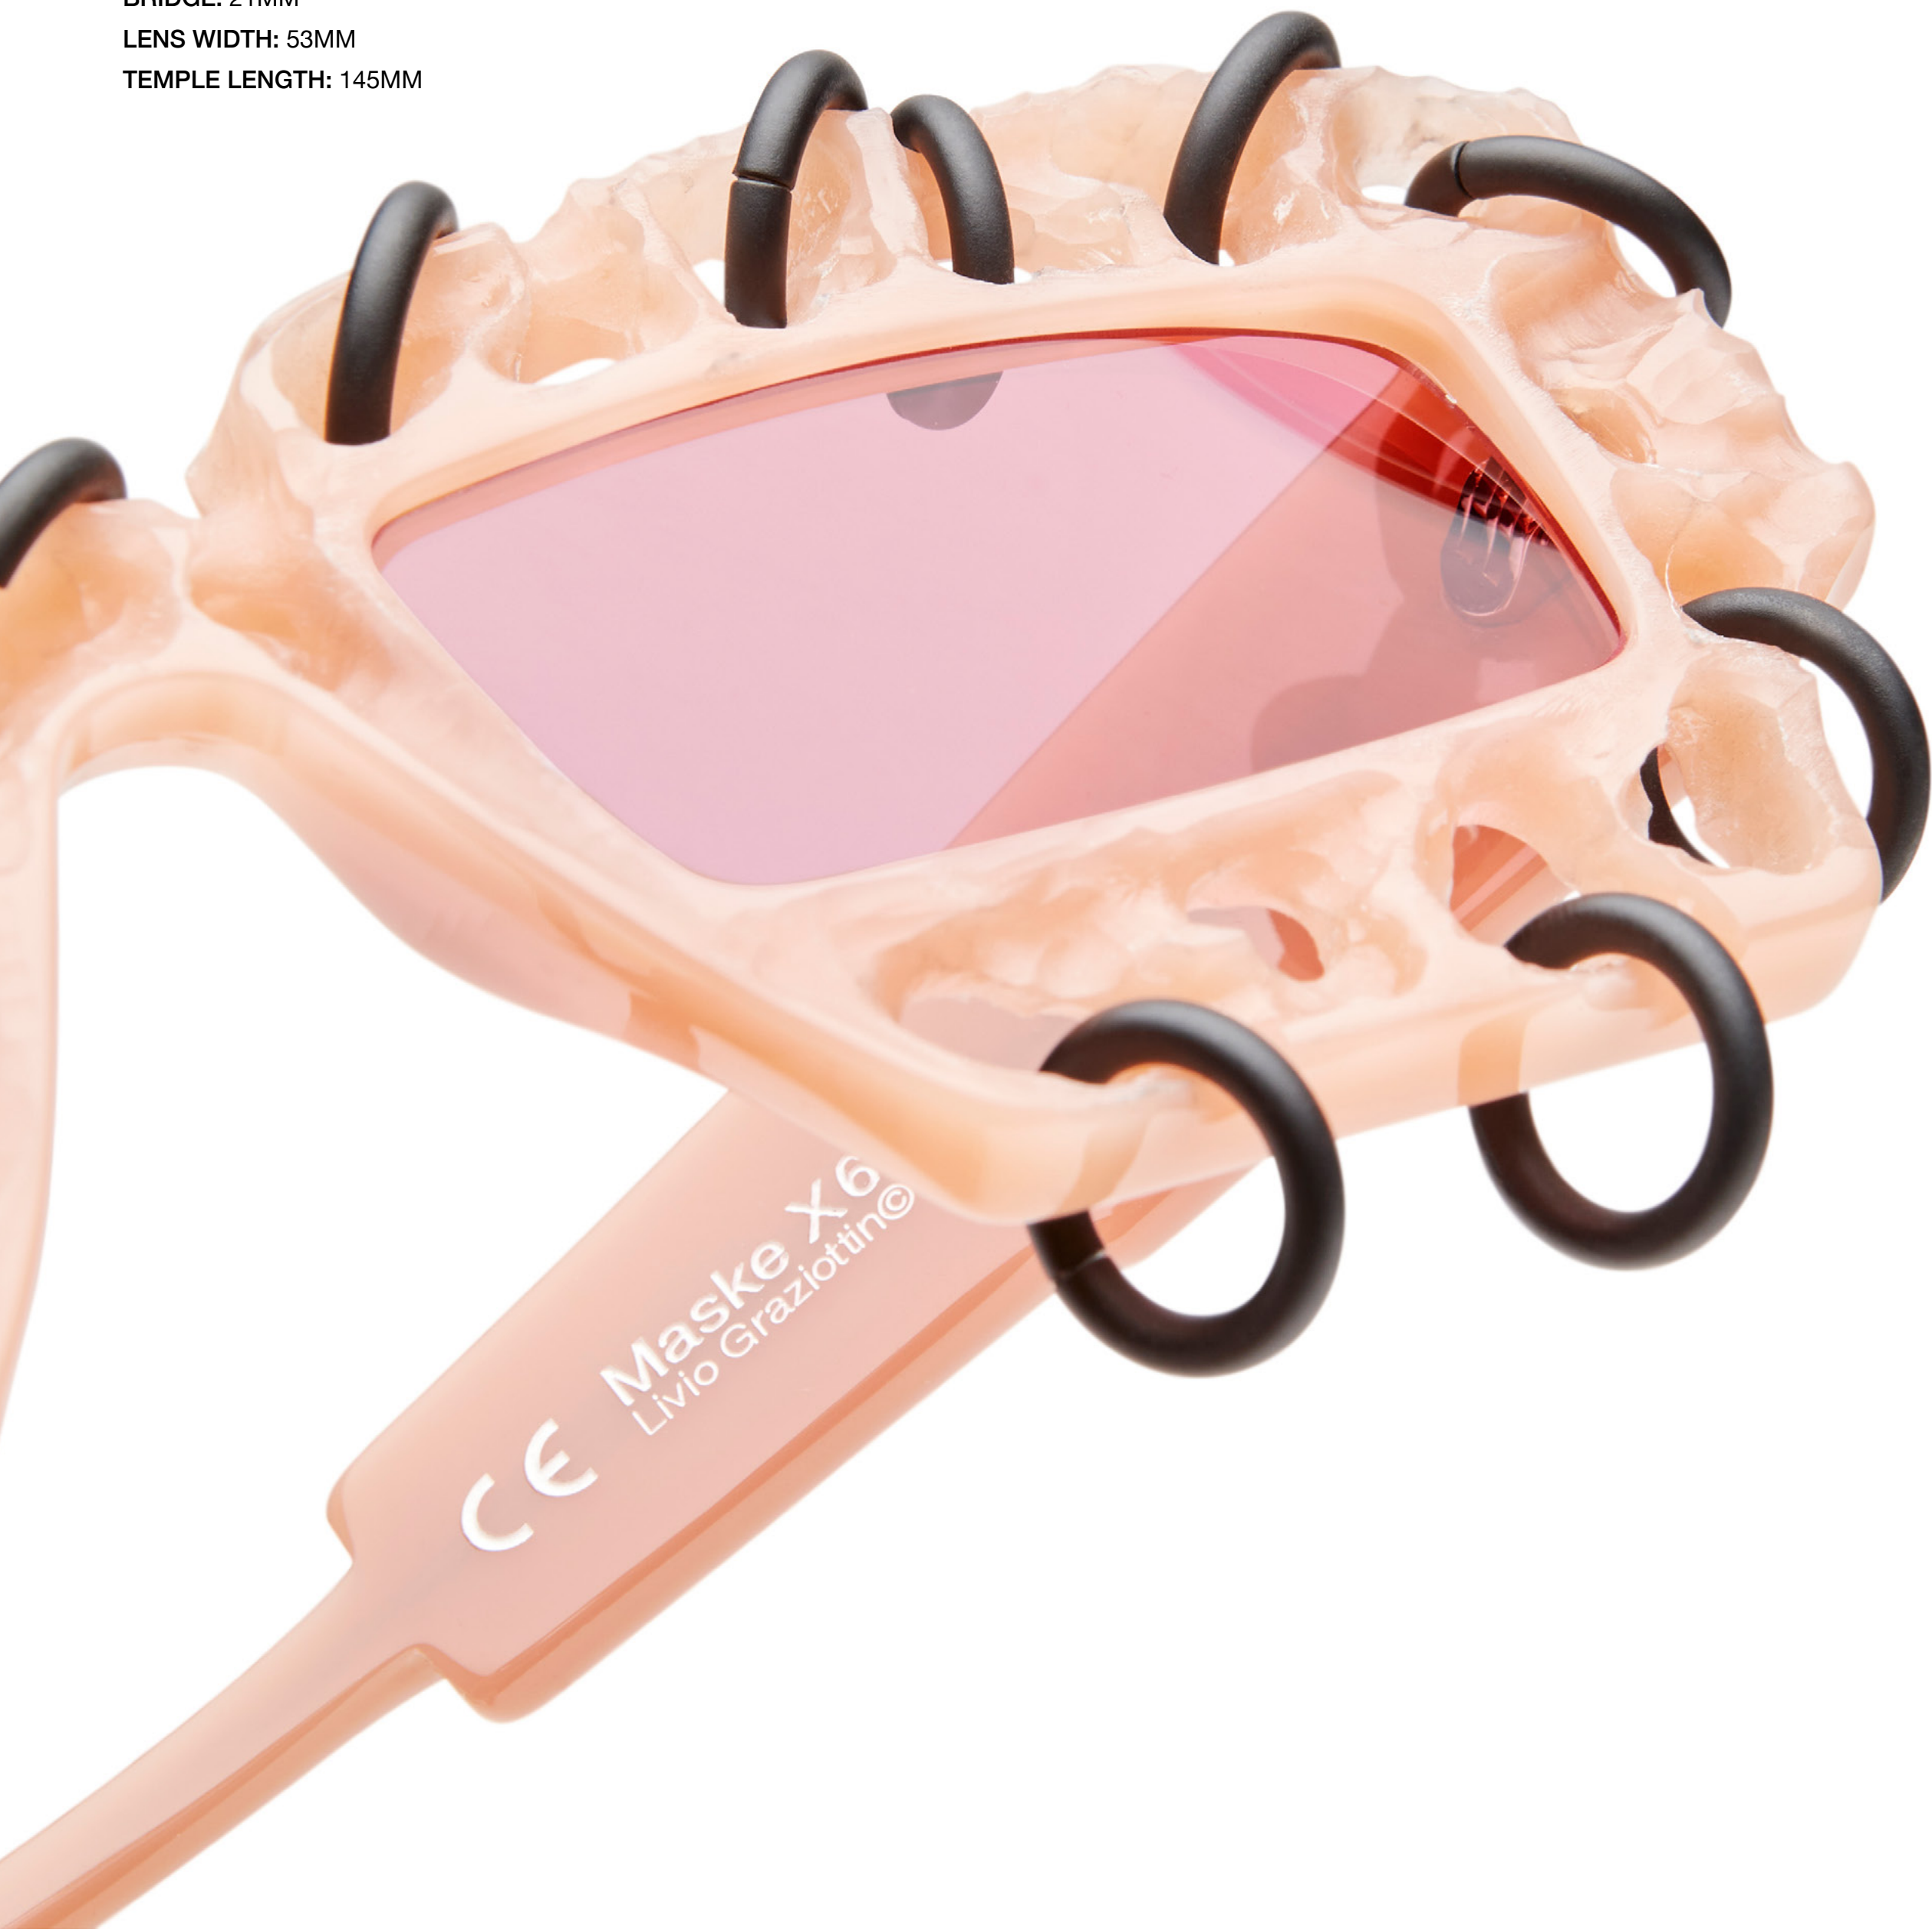

merging with internet-niche-micro-trends until they reach saturation. HYPERCORE represents the collapse of all trends, ushering in a new era of anti-trend. HYPERCORE Masks reinterpret Kuboraum's archetypal acetates with intricate handcrafted detailing, incorporating piercings, spikes and chains for a distinctive touch.

HYPERCORE LTD EDITION SERIES

MASK **R2**

BRIDGE: 22MM

LENS WIDTH: 56MM

TEMPLE LENGTH: 145MM

KRS0R2YH00HC002Y
R2 YH HC | HYPERCORE
LENS: GREY

MASK **X6**

BRIDGE: 21MM
LENS WIDTH: 53MM
TEMPLE LENGTH: 145MM

14

HYPERCORE LTD EDITION SERIES

MASK **X6**

BRIDGE: 21MM
LENS WIDTH: 53MM
TEMPLE LENGTH: 145MM

KRSOX6FP00HC002P
X6 FP HC | HYPERCORE
LENS: 24H LENS PINK, LENS CATEGORY *1

MASK **X20**

BRIDGE: 20MM
LENS WIDTH: 56MM
TEMPLE LENGTH: 145MM

18

HYPERCORE LTD EDITION SERIES

MASK **X20**

BRIDGE: 20MM

LENS WIDTH: 56MM

TEMPLE LENGTH: 145MM

KRSX20CK00HC002Y
X20 CK HC | HYPERCORE
LENS: GREY

MASK **X20**